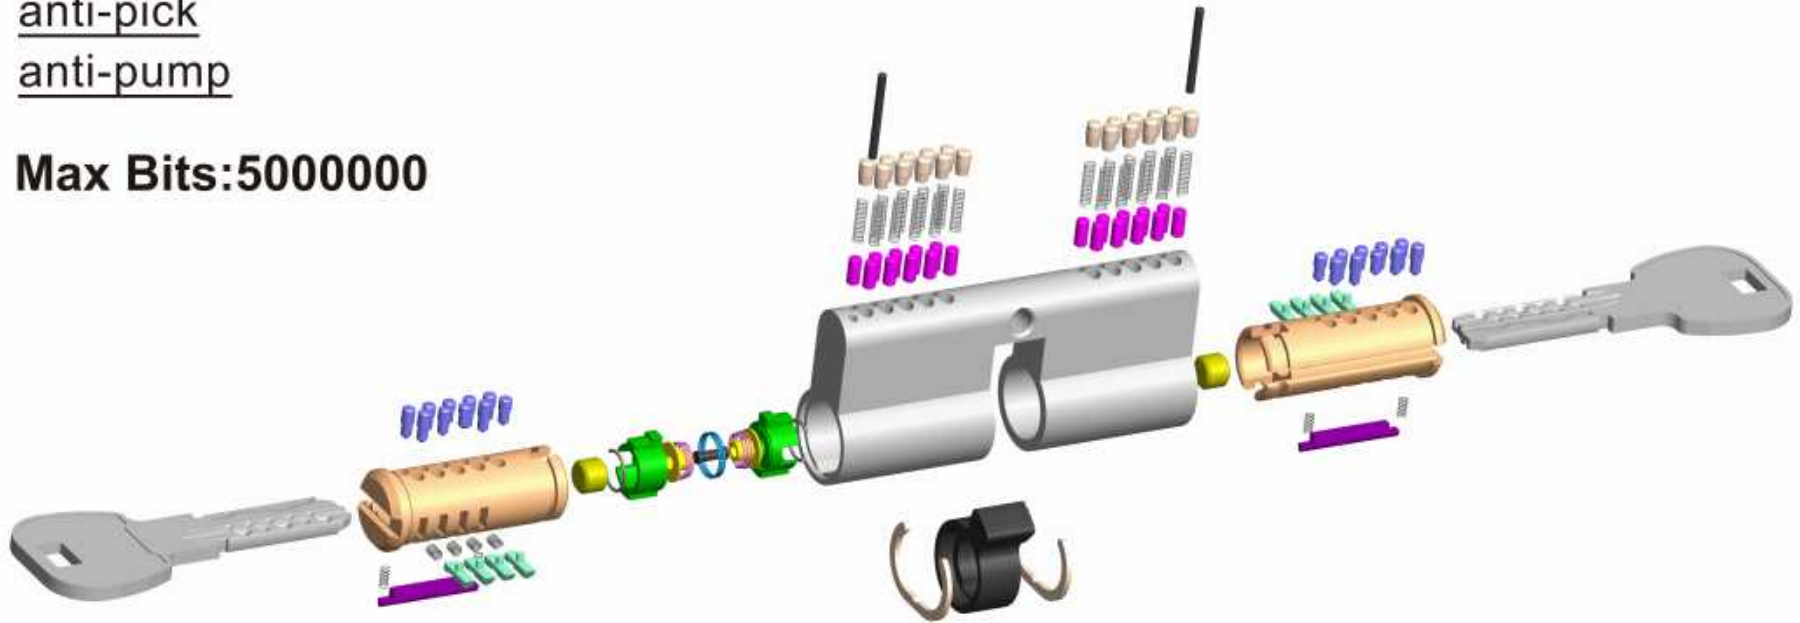

anti-drill

anti-pick

Max Bits:100000

CAN BE KEY ALIKE CAN BE MASTER KEYED CAN BE FIT KNOB

■ 蛇槽单排 SNK Series

Euro Cylinder with Single Line pins & Snake key way

- anti-drill
- anti-pick
- anti-pump

Max Bits:500000

- CAN BE KEY ALIKE
- CAN BE MASTER KEYED
- CAN BE FIT KNOB

■ 双排 Y槽 YKW Series

Euro Cylinder with Y key way

anti-drill

anti-pick

Max Bits:6000000

CAN BE KEY ALIKE CAN BE MASTER KEYED CAN BE FIT KNOB

■ 双排——蛇形槽 双插 EMD Series

Euro Cylinder with double line pins ,
snake key way & emergency function

anti-drill

anti-pick

anti-pump

Max Bits:5000000

CAN BE KEY ALIKE

CAN BE MASTER KEYED

CAN BE FIT KNOB

■ 双排 F槽 FKW Series

Euro Cylinder with F key way

anti-drill

anti-pick

Max Bits:350000

CAN BE KEY ALIKE CAN BE MASTER KEYED CAN BE FIT KNOB

■ 双排 电脑 DLC Series

Euro Cylinder with Double line pins & computer key