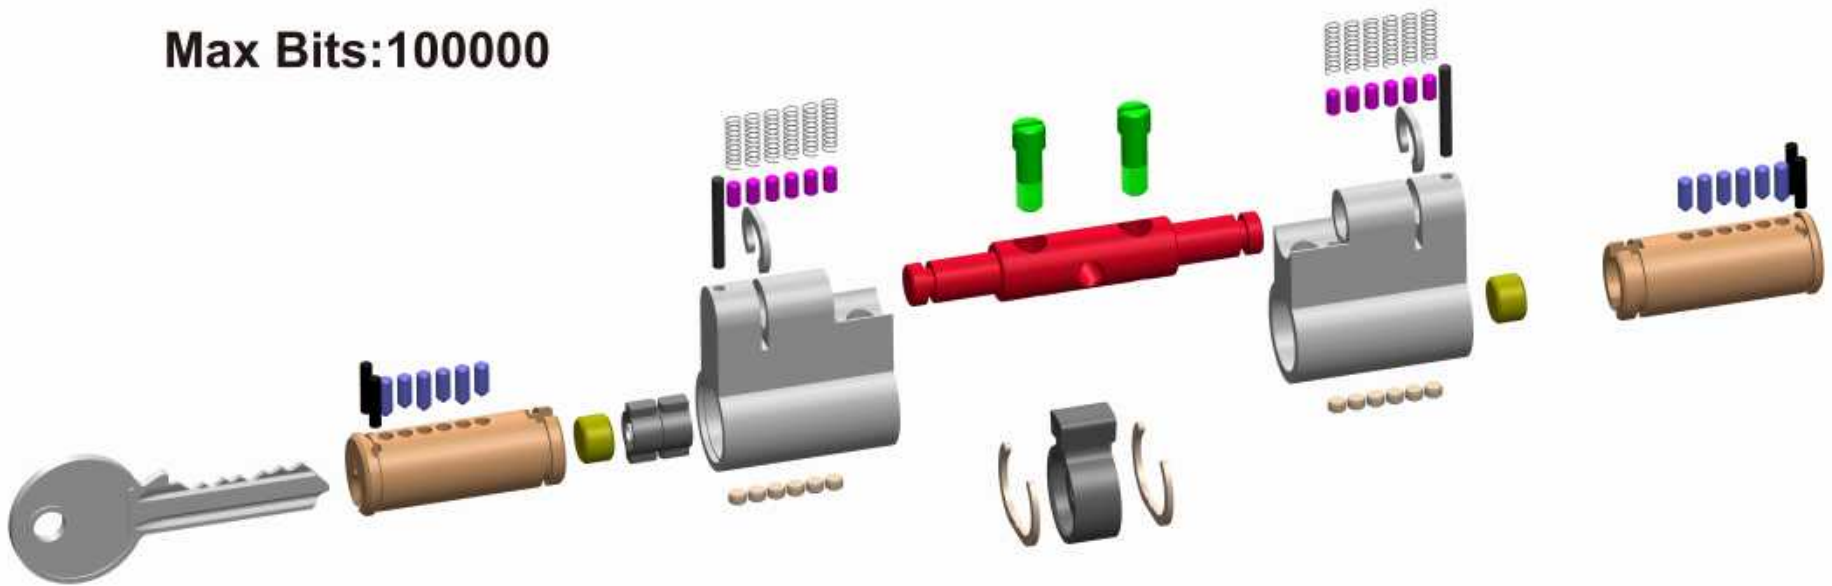

CAN BE MASTER KEYED

CAN BE FIT KNOB

■ 防断锁芯 不锈钢杆 BSS Series

Euro Cylinder with Stainless steel Bar

anti-drill

anti-pick

anti-twisting

Max Bits:100000

CAN BE KEY ALIKE

CAN BE MASTER KEYED

CAN BE FIT KNOB

■ 防断锁芯 2片式 BSA Series

Euro Cylinder with two Breaker Strip

anti-drill

anti-pick

anti-twisting

Max Bits:100000

CAN BE KEY ALIKE CAN BE MASTER KEYED CAN BE FIT KNOB

■ 防断锁芯 黑铁杆 BSB Series

Euro Cylinder with Black Bar

anti-drill

anti-pick

anti-twisting

Max Bits:100000

■ 精品 双插 EMC Series

Euro Cylinder with Emergency Function

anti-drill

anti-pick

Max Bits:31000

CAN BE KEY ALIKE

CAN BE MASTER KEYED

CAN BE FIT KNOB