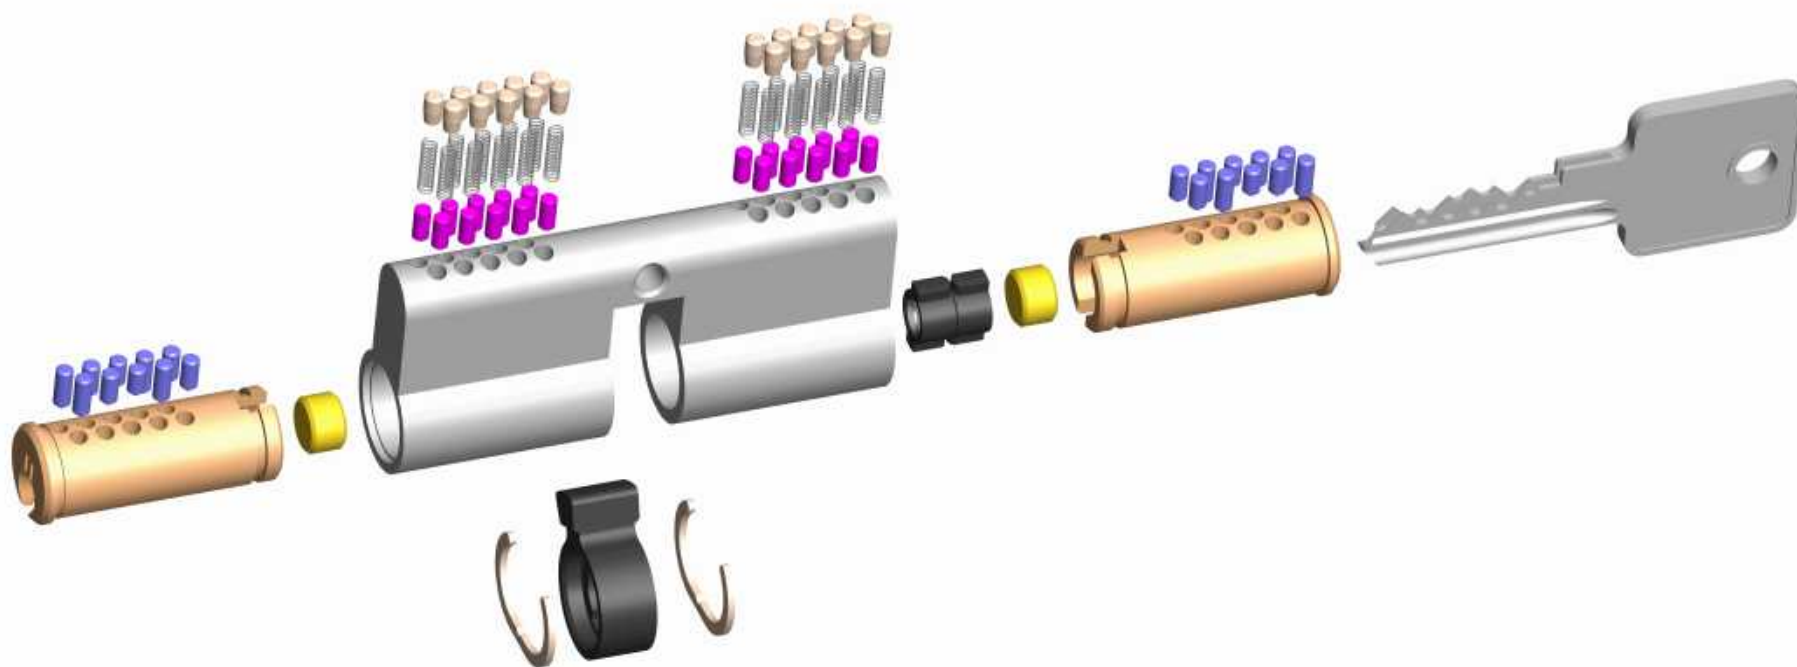

- CAN BE KEY ALIKE
- CAN BE MASTER KEYED
- CAN BE FIT KNOB

■ 双排 Y槽 YKW Series

Euro Cylinder with Y key way

anti-drill

anti-pick

Max Bits:6000000

CAN BE KEY ALIKE CAN BE MASTER KEYED CAN BE FIT KNOB

■ 双排——蛇形槽 双插 EMD Series

Euro Cylinder with double line pins ,
snake key way & emergency function

anti-drill

anti-pick

anti-pump

Max Bits:5000000

CAN BE KEY ALIKE

CAN BE MASTER KEYED

CAN BE FIT KNOB