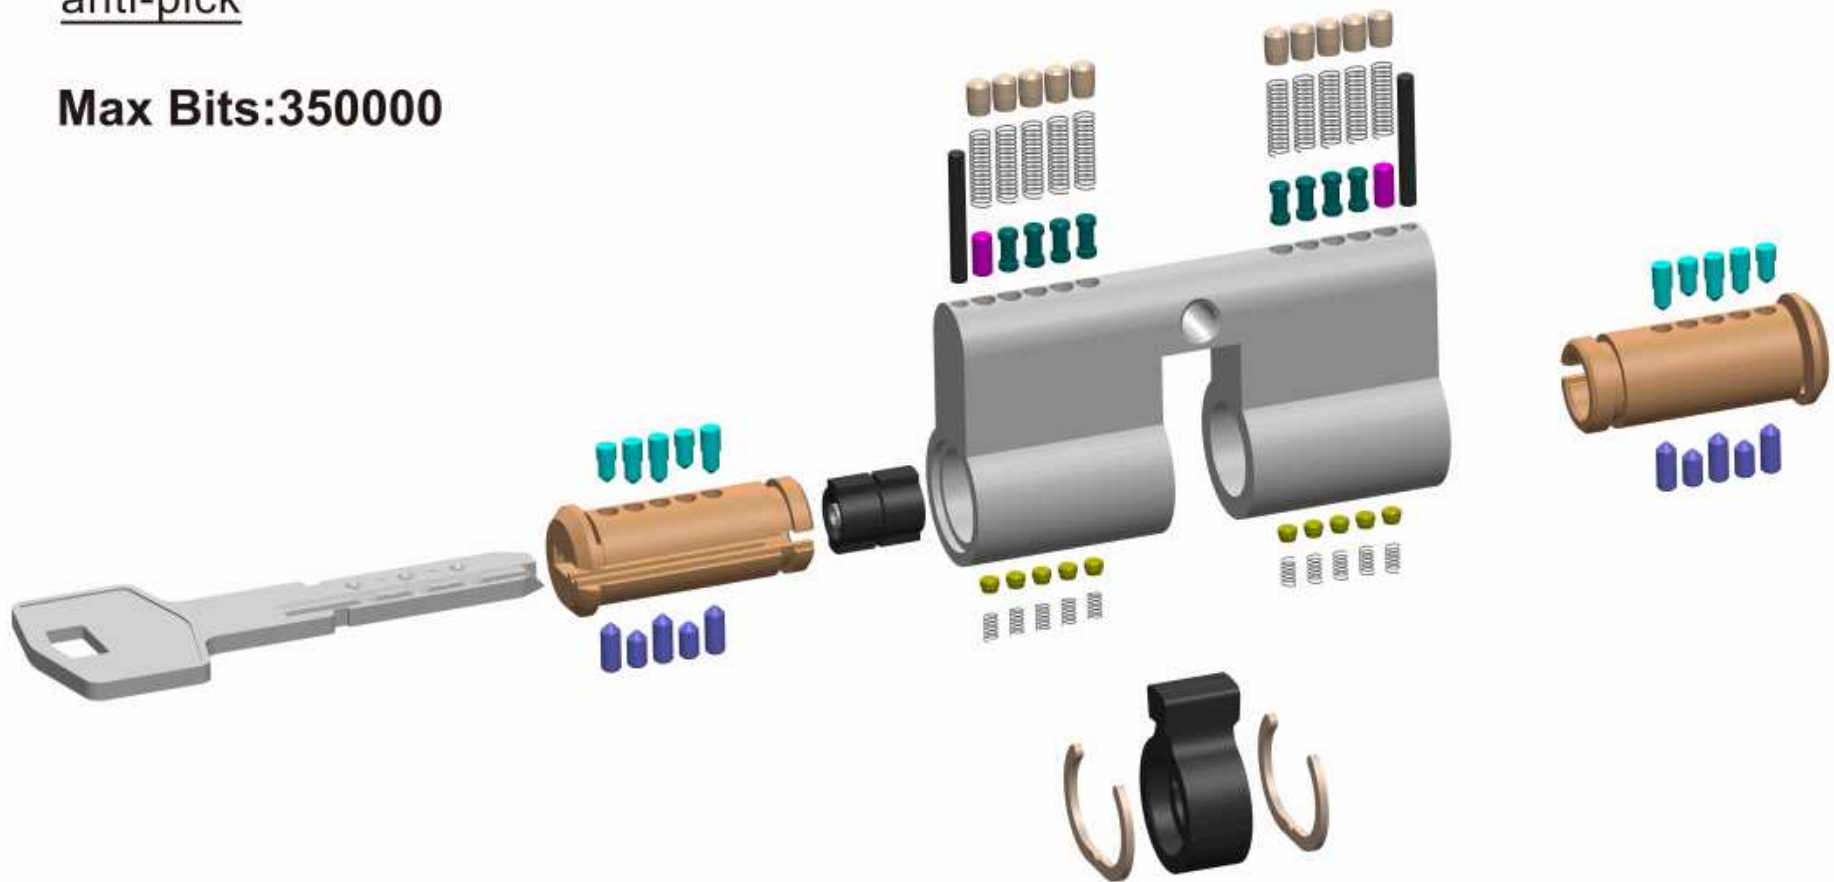

Euro Cylinder with double line pins ,
snake key way & emergency function

anti-drill

anti-pick

anti-pump

Max Bits:5000000

CAN BE KEY ALIKE

CAN BE MASTER KEYED

CAN BE FIT KNOB

■ 双排 F槽 FKW Series

Euro Cylinder with F key way

anti-drill

anti-pick

Max Bits:350000

CAN BE KEY ALIKE CAN BE MASTER KEYED CAN BE FIT KNOB

■ 双排 电脑 DLC Series

Euro Cylinder with Double line pins & computer key

anti-drill

anti-pick

Max Bits:600000

CAN BE KEY ALIKE CAN BE MASTER KEYED CAN BE FIT KNOB

■ 双排 上下珠结构 DLU Series

Euro Cylinder with Up & Down line Pins

anti-drill
anti-pick

Max Bits:350000

CAN BE KEY ALIKE CAN BE MASTER KEYED CAN BE FIT KNOB

■ 一星锁芯 OSS Series

One Star Cylinder with certificate of K.M.: 658144

anti-drill

anti-pick

anti-snap

anti-pump

anti-twisting