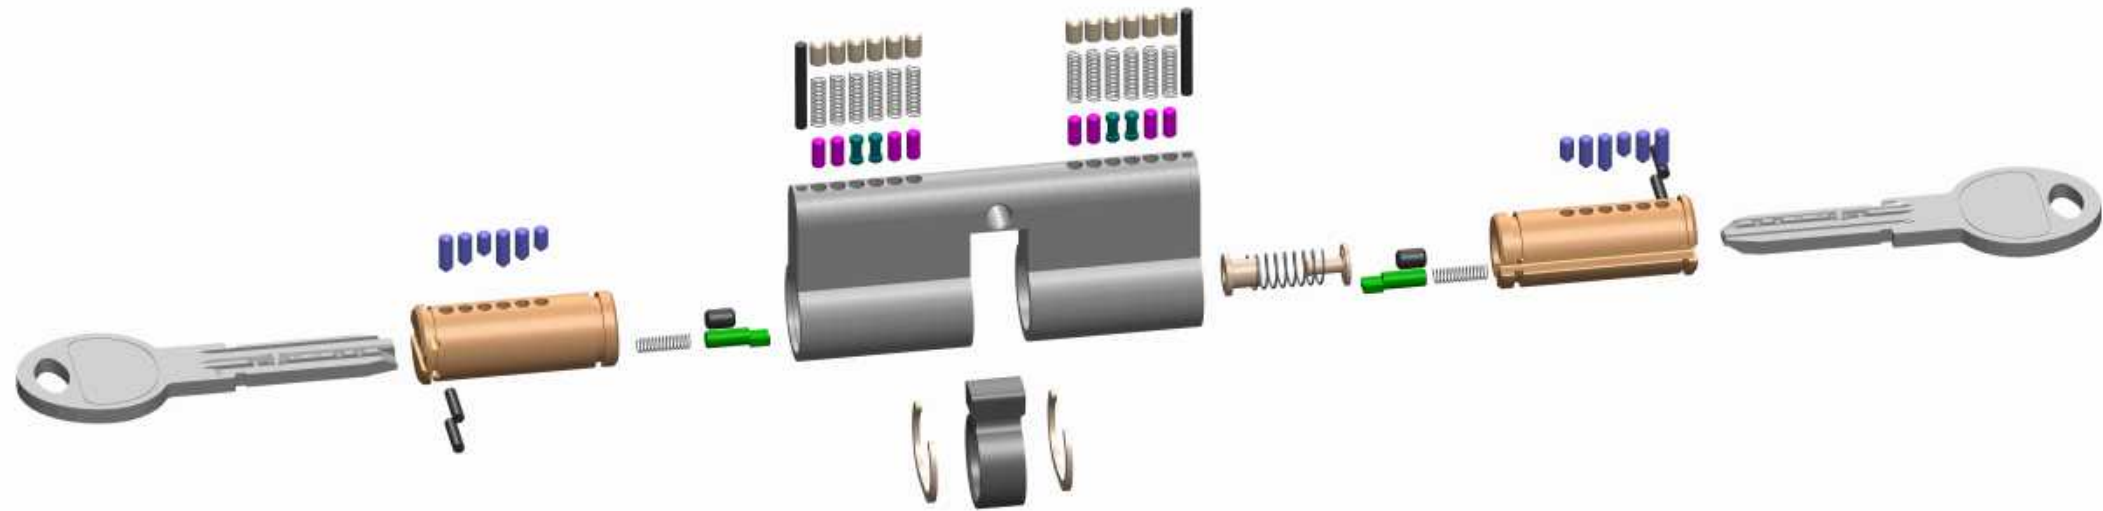

CAN BE MASTER KEYED

CAN BE FIT KNOB

■ 防断锁芯 不锈钢杆 BSS Series

Euro Cylinder with Stainless steel Bar

anti-drill

anti-pick

anti-twisting

Max Bits:100000

CAN BE KEY ALIKE

CAN BE MASTER KEYED

CAN BE FIT KNOB

■ 防断锁芯 2片式 BSA Series

Euro Cylinder with two Breaker Strip

anti-drill

anti-pick

anti-twisting

■ 精品 双插 EMC Series

Euro Cylinder with Emergency Function

anti-drill

anti-pick

Max Bits:31000

CAN BE KEY ALIKE

CAN BE MASTER KEYED

CAN BE FIT KNOB

Euro Cylinder with double line pins ,
snake key way & emergency function

anti-drill

anti-pick

anti-pump

Max Bits:5000000

CAN BE KEY ALIKE

CAN BE MASTER KEYED

CAN BE FIT KNOB