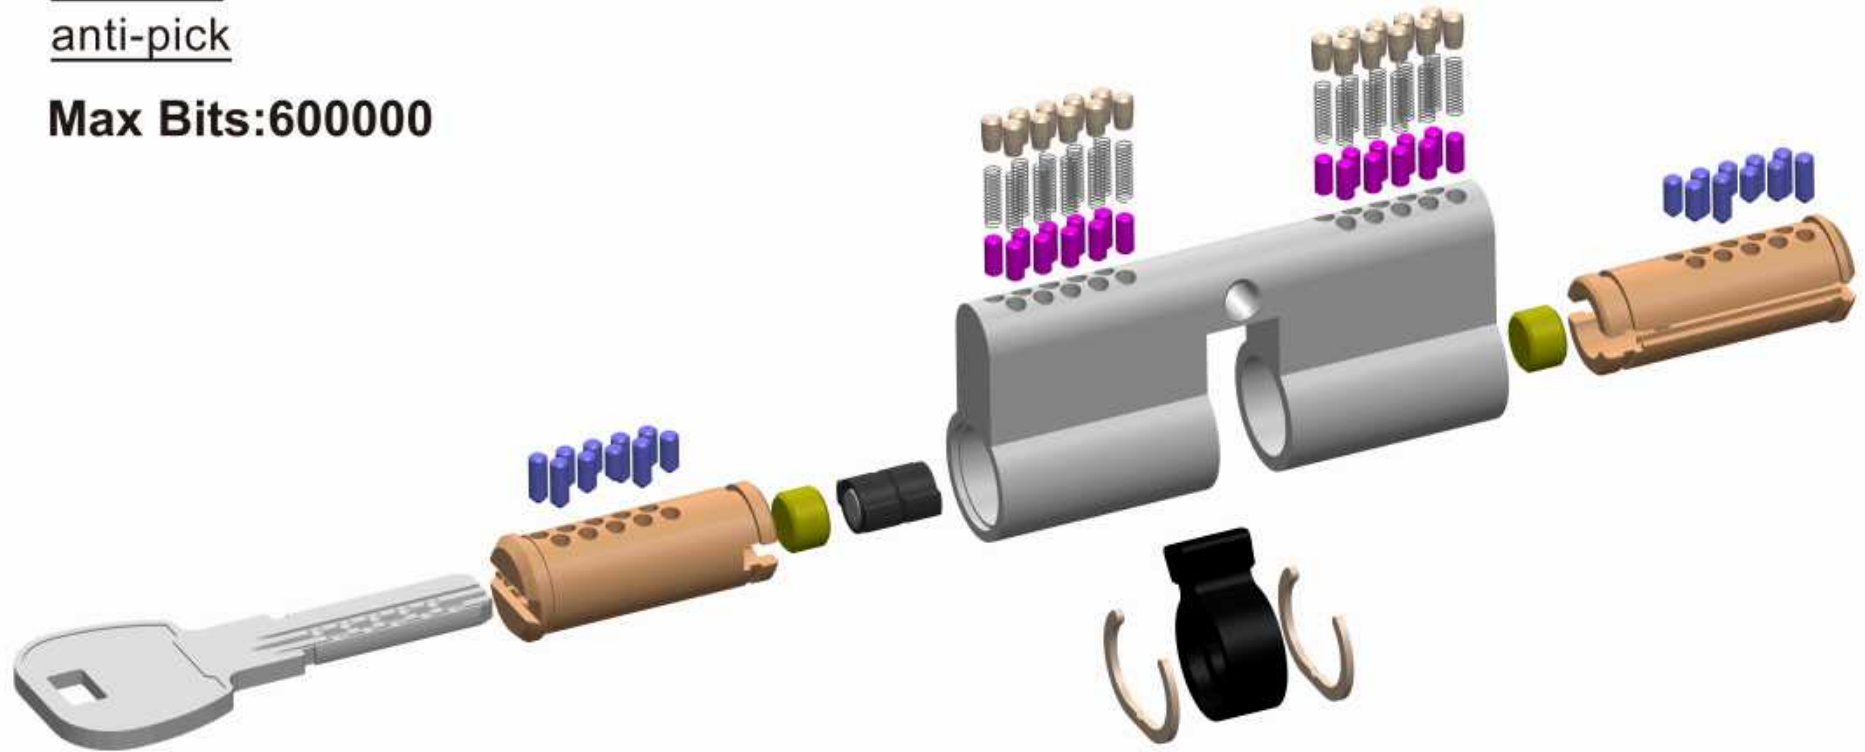

Euro Cylinder with double line pins ,
snake key way & emergency function

anti-drill

anti-pick

anti-pump

Max Bits:5000000

CAN BE KEY ALIKE

CAN BE MASTER KEYED

CAN BE FIT KNOB

■ 双排 F槽 FKW Series

Euro Cylinder with F key way

anti-drill

anti-pick

Max Bits:350000

CAN BE KEY ALIKE CAN BE MASTER KEYED CAN BE FIT KNOB

■ 双排 电脑 DLC Series

Euro Cylinder with Double line pins & computer key

anti-drill

anti-pick

Max Bits:600000

CAN BE KEY ALIKE CAN BE MASTER KEYED CAN BE FIT KNOB

■ 双排 上下珠结构 DLU Series

Euro Cylinder with Up & Down line Pins

anti-drill
anti-pick

Max Bits:350000