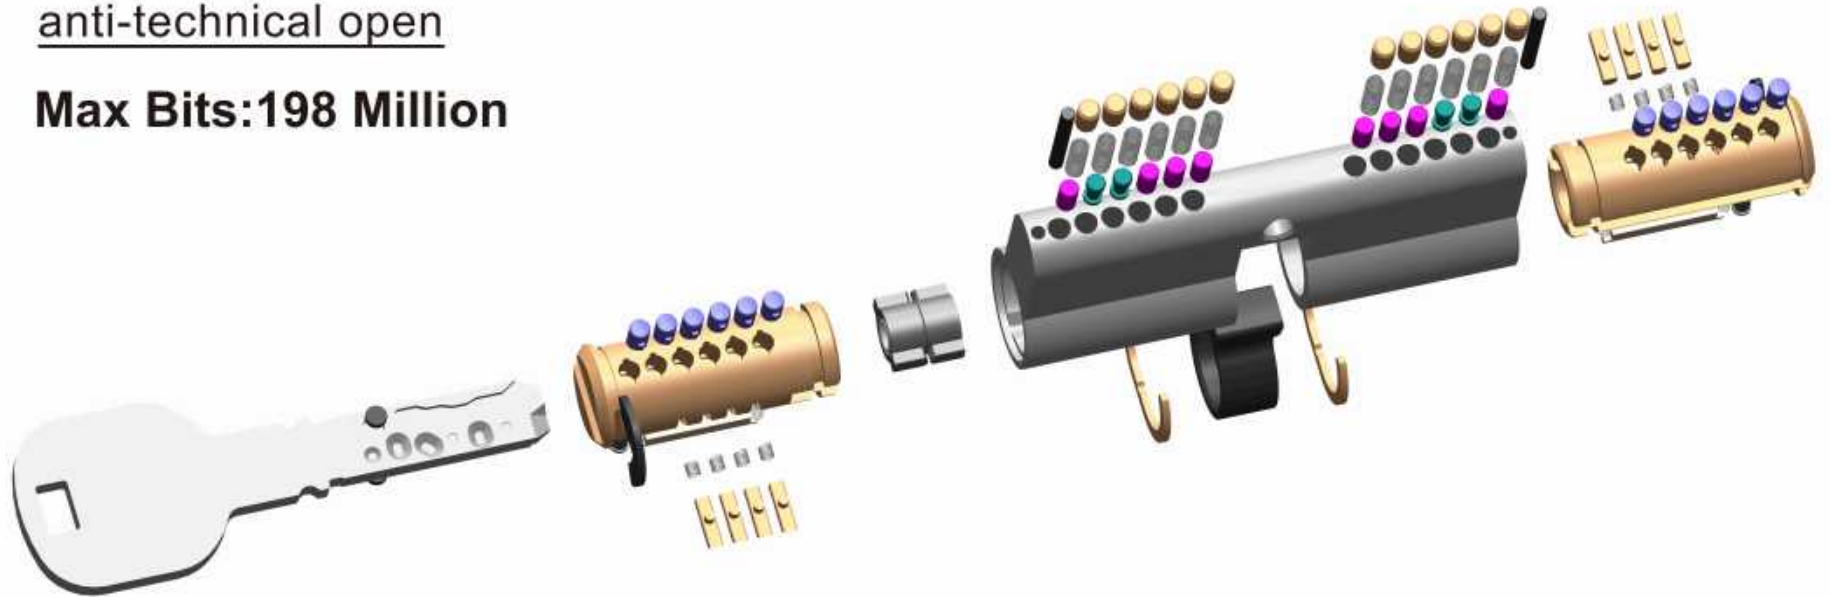

■ 磁珠+蝴蝶珠+蛇槽 MBS Series

Euro Cylinder with Magnet ,Butterfly pins & snake key way

anti-drill

anti-pick

anti-pump

anti-technical open

Max Bits:198 Million

CAN BE KEY ALIKE CAN BE MASTER KEYED CAN BE FIT KNOB

CAN BE MASTER KEYED

CAN BE FIT KNOB

■ 防断锁芯 不锈钢杆 BSS Series

Euro Cylinder with Stainless steel Bar

anti-drill

anti-pick

anti-twisting

Max Bits:100000

CAN BE KEY ALIKE

CAN BE MASTER KEYED

CAN BE FIT KNOB

■ 防断锁芯 2片式 BSA Series

Euro Cylinder with two Breaker Strip

anti-drill

anti-pick

anti-twisting

anti-drill

anti-pick

Max Bits:600000

CAN BE KEY ALIKE CAN BE MASTER KEYED CAN BE FIT KNOB

■ 双排 上下珠结构 DLU Series

Euro Cylinder with Up & Down line Pins

anti-drill
anti-pick

Max Bits:350000