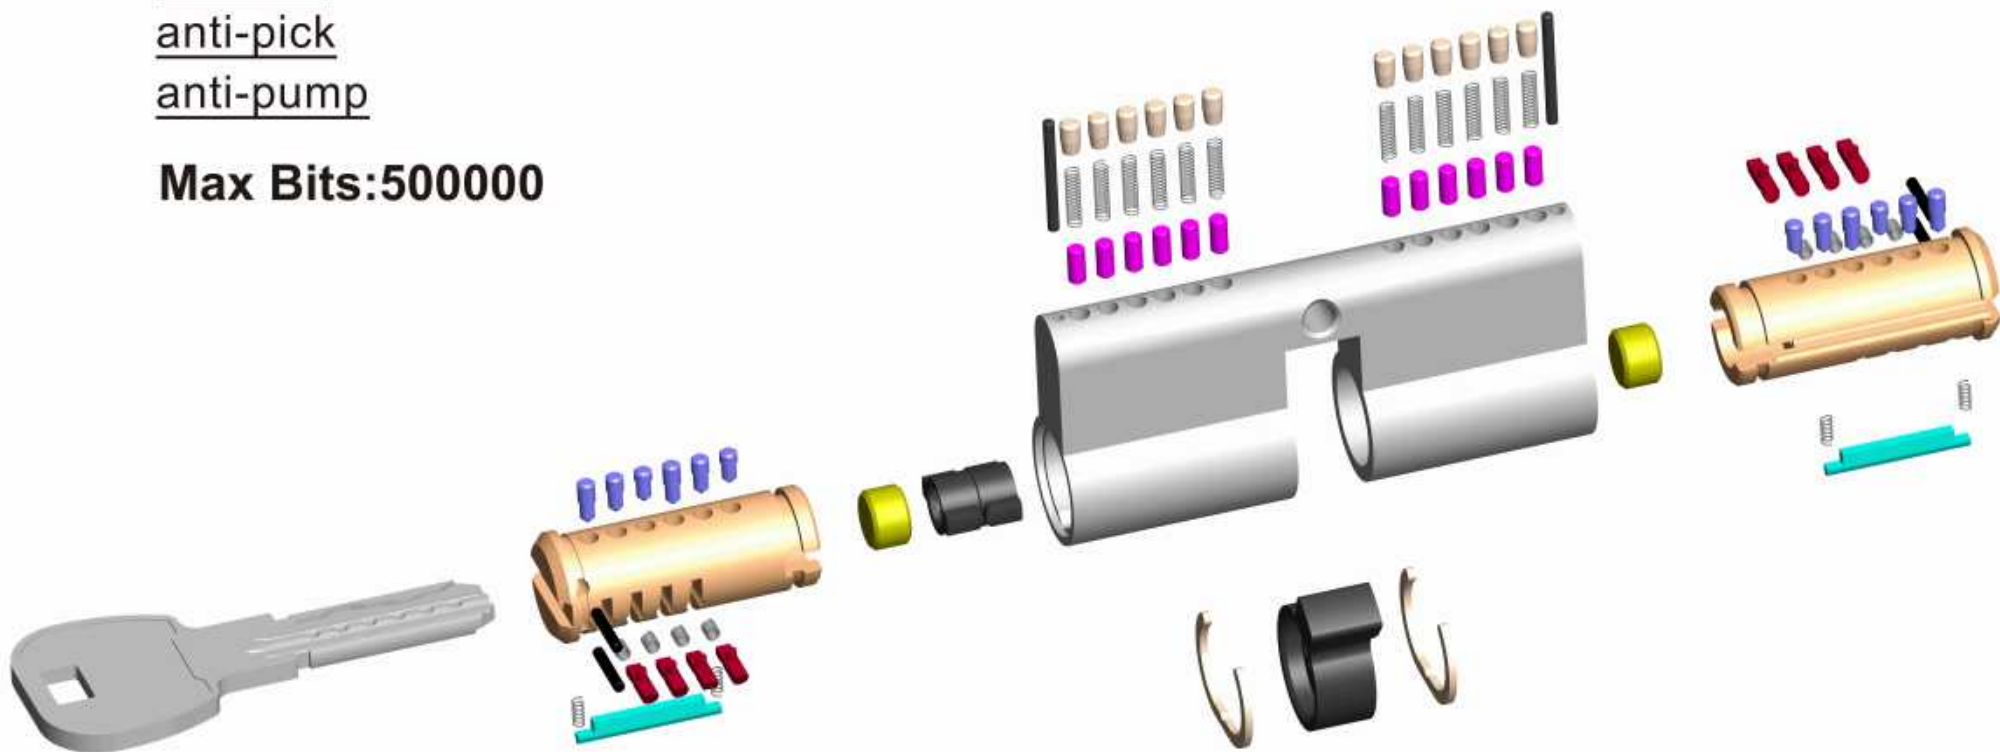

anti-drill

anti-pick

Max Bits:100000

CAN BE KEY ALIKE CAN BE MASTER KEYED CAN BE FIT KNOB

■ 蛇槽单排 SNK Series

Euro Cylinder with Single Line pins & Snake key way

- anti-drill
- anti-pick
- anti-pump

Max Bits:500000

- CAN BE KEY ALIKE
- CAN BE MASTER KEYED
- CAN BE FIT KNOB

■ 双排 Y槽 YKW Series

Euro Cylinder with Y key way

anti-drill

anti-pick

Max Bits:6000000

CAN BE KEY ALIKE CAN BE MASTER KEYED CAN BE FIT KNOB

■ 双排——蛇形槽 双插 EMD Series

Euro Cylinder with double line pins ,
snake key way & emergency function

anti-drill

anti-pick

anti-pump

Max Bits:5000000

CAN BE KEY ALIKE

CAN BE MASTER KEYED

CAN BE FIT KNOB