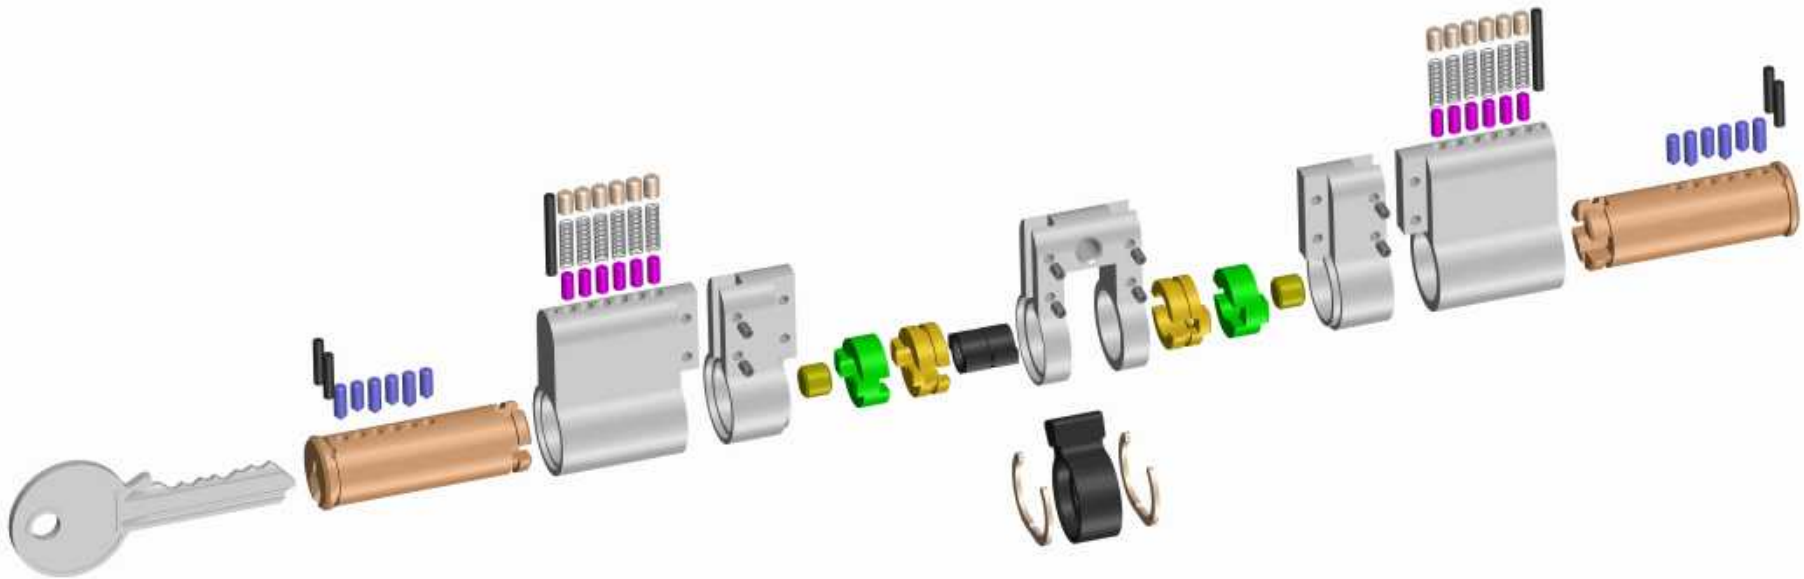

■ 精品 双插 EMC Series

Euro Cylinder with Emergency Function

anti-drill

anti-pick

Max Bits:31000

CAN BE KEY ALIKE

CAN BE MASTER KEYED

CAN BE FIT KNOB

■ 精品S槽 EN1303:2015 ENS Series

Euro Cylinder with certificate of EN1303:2015 (16000C62)

anti-drill

anti-pick

Max Bits:100000

CAN BE KEY ALIKE CAN BE MASTER KEYED CAN BE FIT KNOB

■ 可接式锁芯 MDS Series

Modular Cylinder , Suitable for all cylinder

anti-drill

anti-pick

Max Bits:100000

CAN BE KEY ALIKE CAN BE MASTER KEYED CAN BE FIT KNOB

■ 蛇槽单排 SNK Series

Euro Cylinder with Single Line pins & Snake key way

- anti-drill
- anti-pick
- anti-pump

Max Bits:500000

Euro Cylinder with double line pins ,
snake key way & emergency function

anti-drill

anti-pick

anti-pump

Max Bits:5000000

CAN BE KEY ALIKE

CAN BE MASTER KEYED

CAN BE FIT KNOB