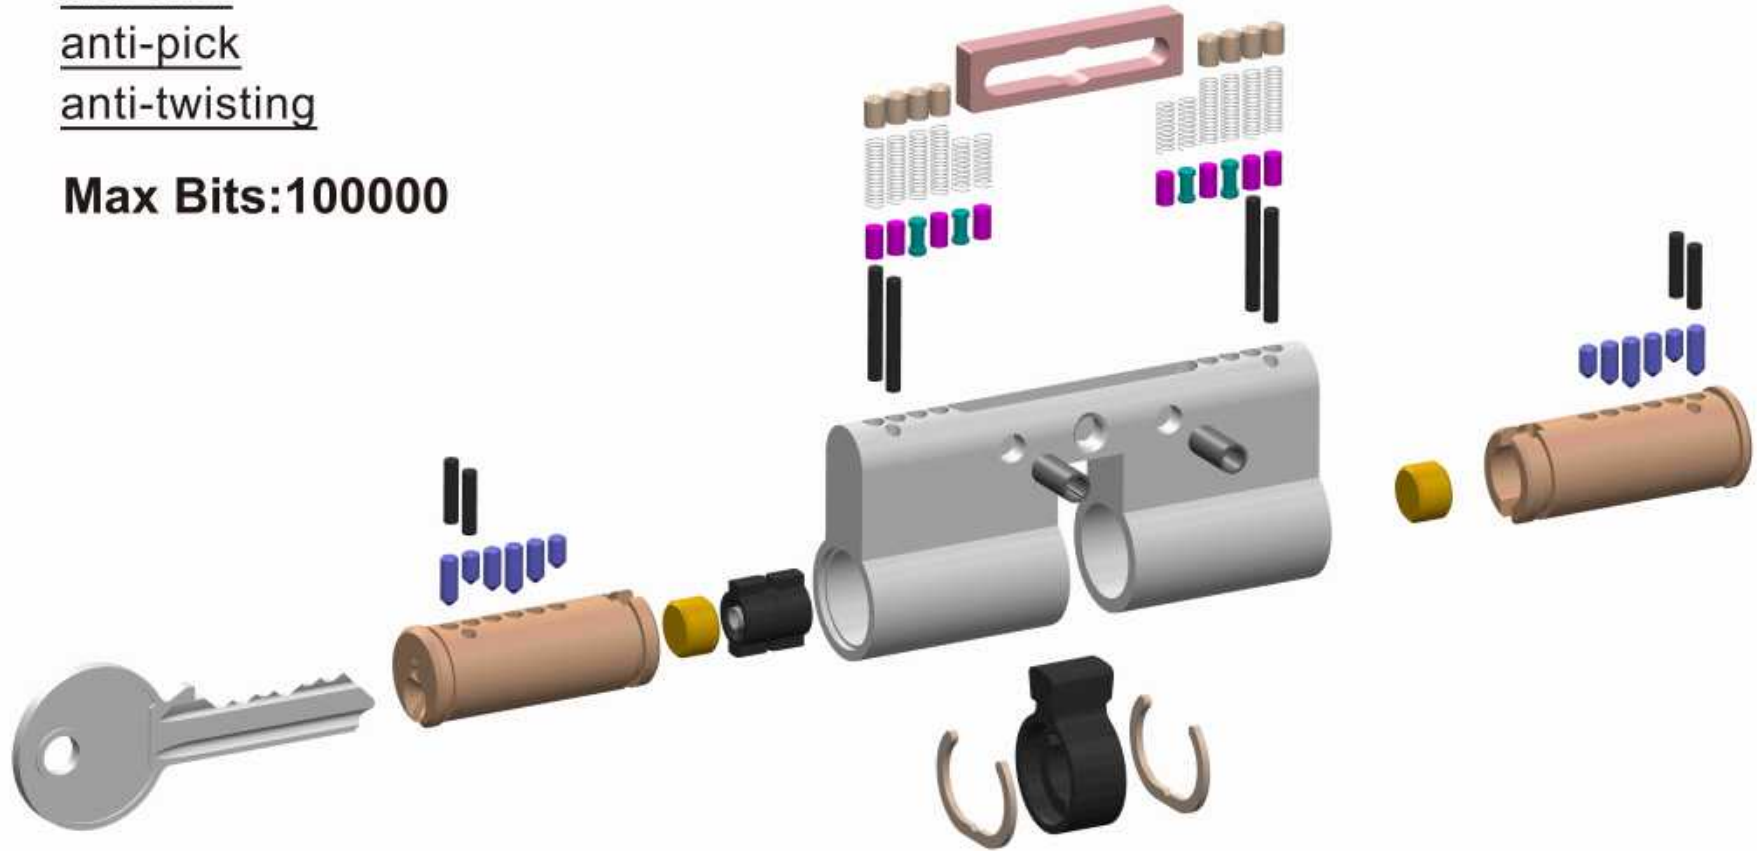

CAN BE MASTER KEYED

CAN BE FIT KNOB

■ 防断锁芯 不锈钢杆 BSS Series

Euro Cylinder with Stainless steel Bar

anti-drill

anti-pick

anti-twisting

Max Bits:100000

CAN BE KEY ALIKE

CAN BE MASTER KEYED

CAN BE FIT KNOB

■ 防断锁芯 2片式 BSA Series

Euro Cylinder with two Breaker Strip

anti-drill

anti-pick

anti-twisting

Max Bits:100000

CAN BE KEY ALIKE CAN BE MASTER KEYED CAN BE FIT KNOB

■ 防断锁芯 黑铁杆 BSB Series

Euro Cylinder with Black Bar

anti-drill

anti-pick

anti-twisting

Max Bits:100000

Euro Cylinder with double line pins ,
snake key way & emergency function

anti-drill

anti-pick

anti-pump

Max Bits:5000000

CAN BE KEY ALIKE

CAN BE MASTER KEYED

CAN BE FIT KNOB