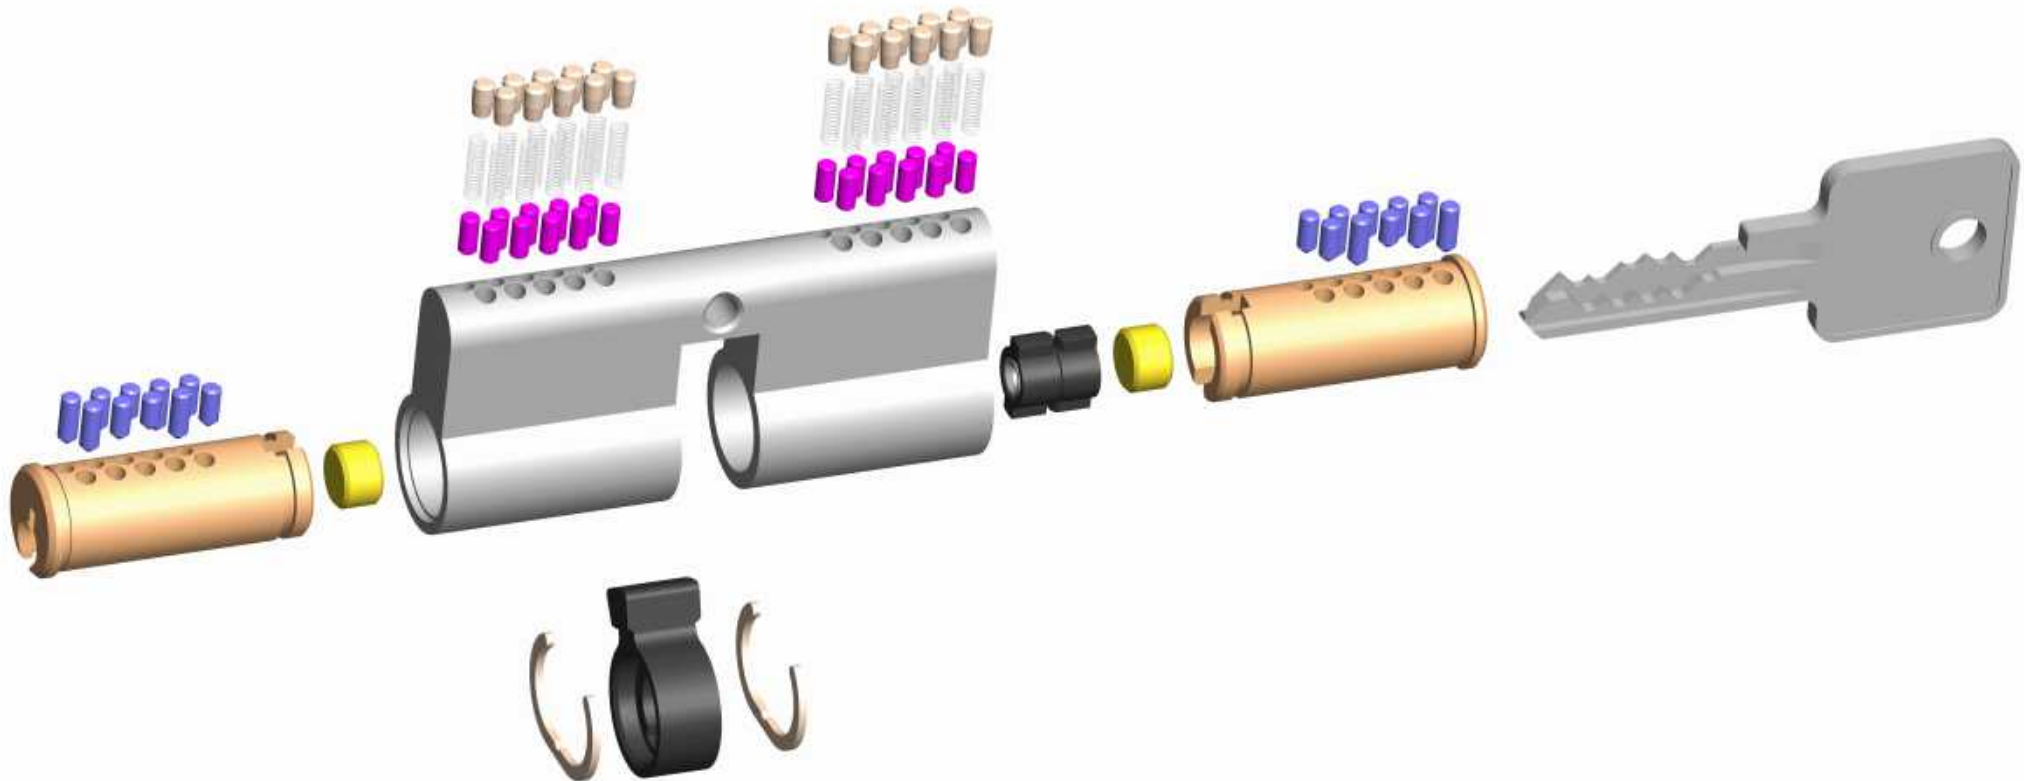

CAN BE KEY ALIKE

CAN BE MASTER KEYED

CAN BE FIT KNOB

■ 防断锁芯 2片式 BSA Series

Euro Cylinder with two Breaker Strip

anti-drill

anti-pick

anti-twisting

Euro Cylinder with double line pins ,
snake key way & emergency function

anti-drill

anti-pick

anti-pump

Max Bits:5000000

CAN BE KEY ALIKE

CAN BE MASTER KEYED

CAN BE FIT KNOB

■ 双排 F槽 FKW Series

Euro Cylinder with F key way

anti-drill

anti-pick

Max Bits:350000

CAN BE KEY ALIKE CAN BE MASTER KEYED CAN BE FIT KNOB

■ 双排 电脑 DLC Series

Euro Cylinder with Double line pins & computer key