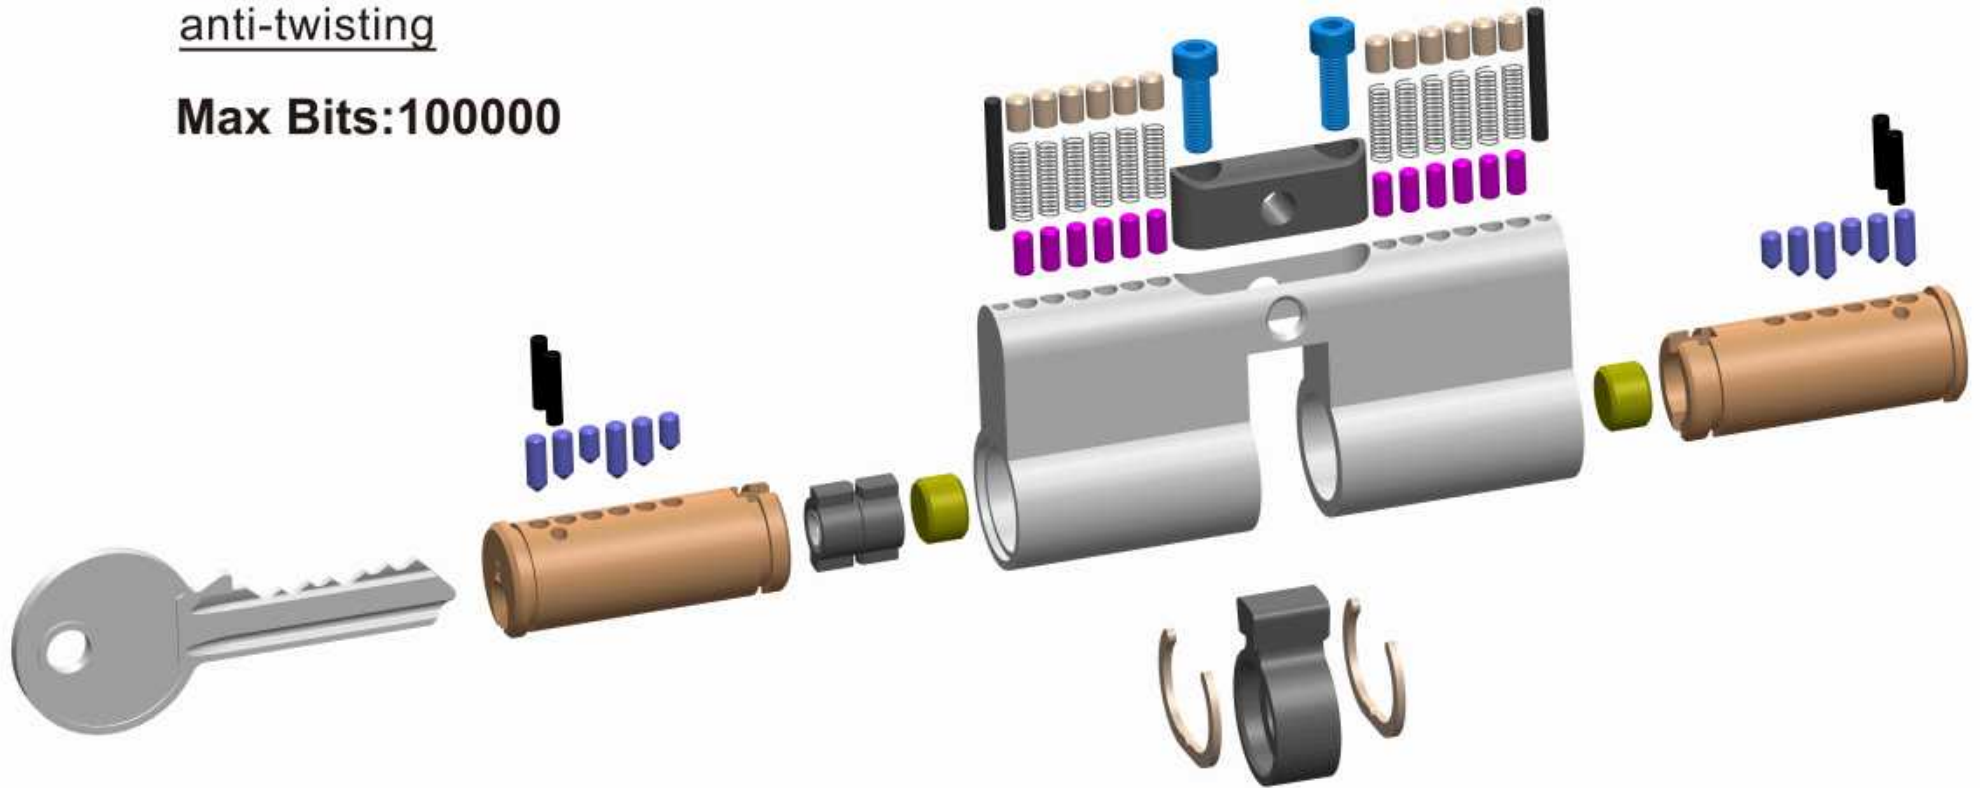

CAN BE MASTER KEYED

CAN BE FIT KNOB

■ 防断锁芯 不锈钢杆 BSS Series

Euro Cylinder with Stainless steel Bar

anti-drill

anti-pick

anti-twisting

Max Bits:100000

CAN BE KEY ALIKE

CAN BE MASTER KEYED

CAN BE FIT KNOB

■ 防断锁芯 2片式 BSA Series

Euro Cylinder with two Breaker Strip

anti-drill

anti-pick

anti-twisting

CAN BE KEY ALIKE CAN BE MASTER KEYED CAN BE FIT KNOB

■ 防断锁芯 小黑铁块 BSD Series

Euro Cylinder with Black Block

anti-drill

anti-pick

anti-twisting

Max Bits:100000

CAN BE KEY ALIKE CAN BE MASTER KEYED CAN BE FIT KNOB

■ 精品 双插 EMC Series

Euro Cylinder with Emergency Function

anti-drill

anti-pick

Max Bits:31000

CAN BE KEY ALIKE

CAN BE MASTER KEYED

CAN BE FIT KNOB