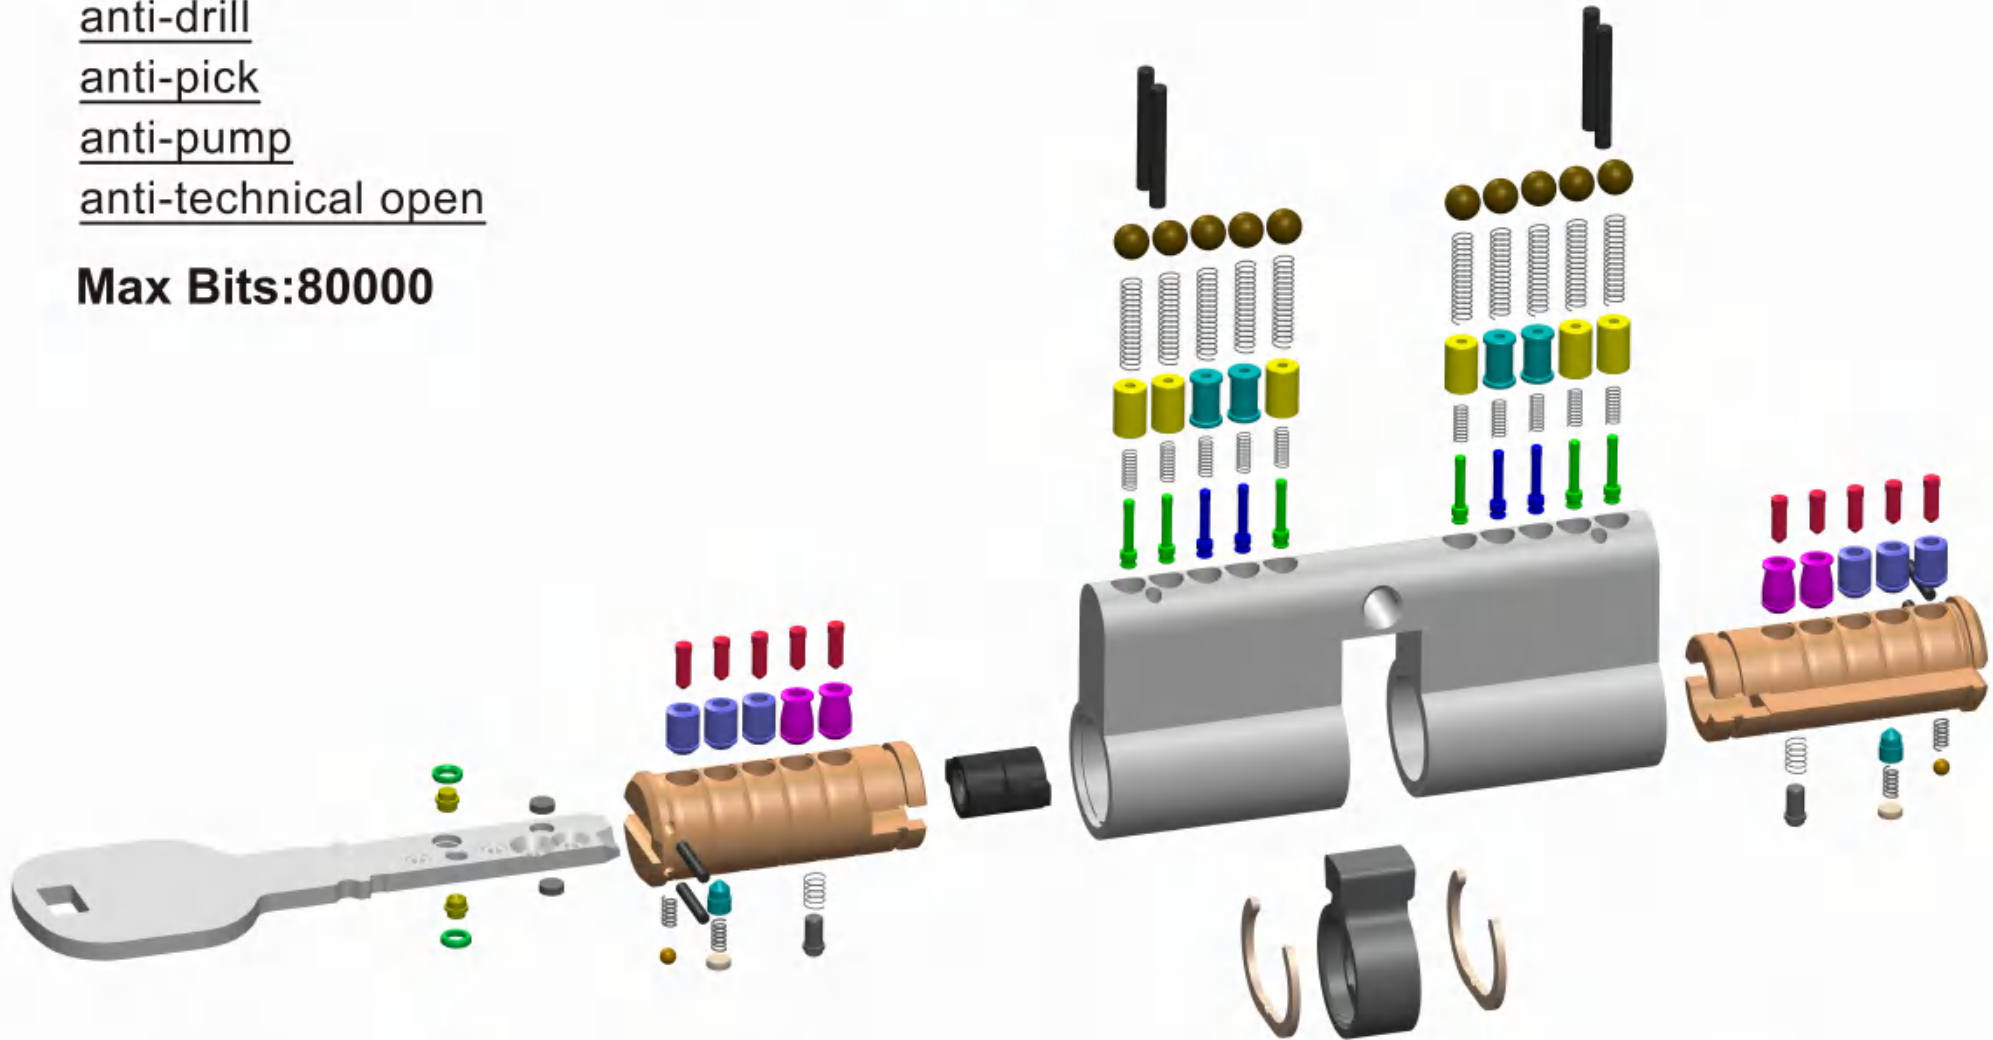

■ 磁珠+子母珠+悬浮珠 MMS Series

Euro Cylinder with Magnet ,Multi-pins & Suspension Pins

anti-drill

anti-pick

anti-pump

anti-technical open

Max Bits:80000

CAN BE KEY ALIKE

CAN BE MASTER KEYED

CAN BE FIT KNOB

■ 防断锁芯 不锈钢杆 BSS Series

Euro Cylinder with Stainless steel Bar

anti-drill

anti-pick

anti-twisting

Max Bits:100000

CAN BE KEY ALIKE

CAN BE MASTER KEYED

CAN BE FIT KNOB

■ 防断锁芯 2片式 BSA Series

Euro Cylinder with two Breaker Strip

anti-drill

anti-pick

anti-twisting

Euro Cylinder with double line pins ,
snake key way & emergency function

anti-drill

anti-pick

anti-pump

Max Bits:5000000

CAN BE KEY ALIKE

CAN BE MASTER KEYED

CAN BE FIT KNOB