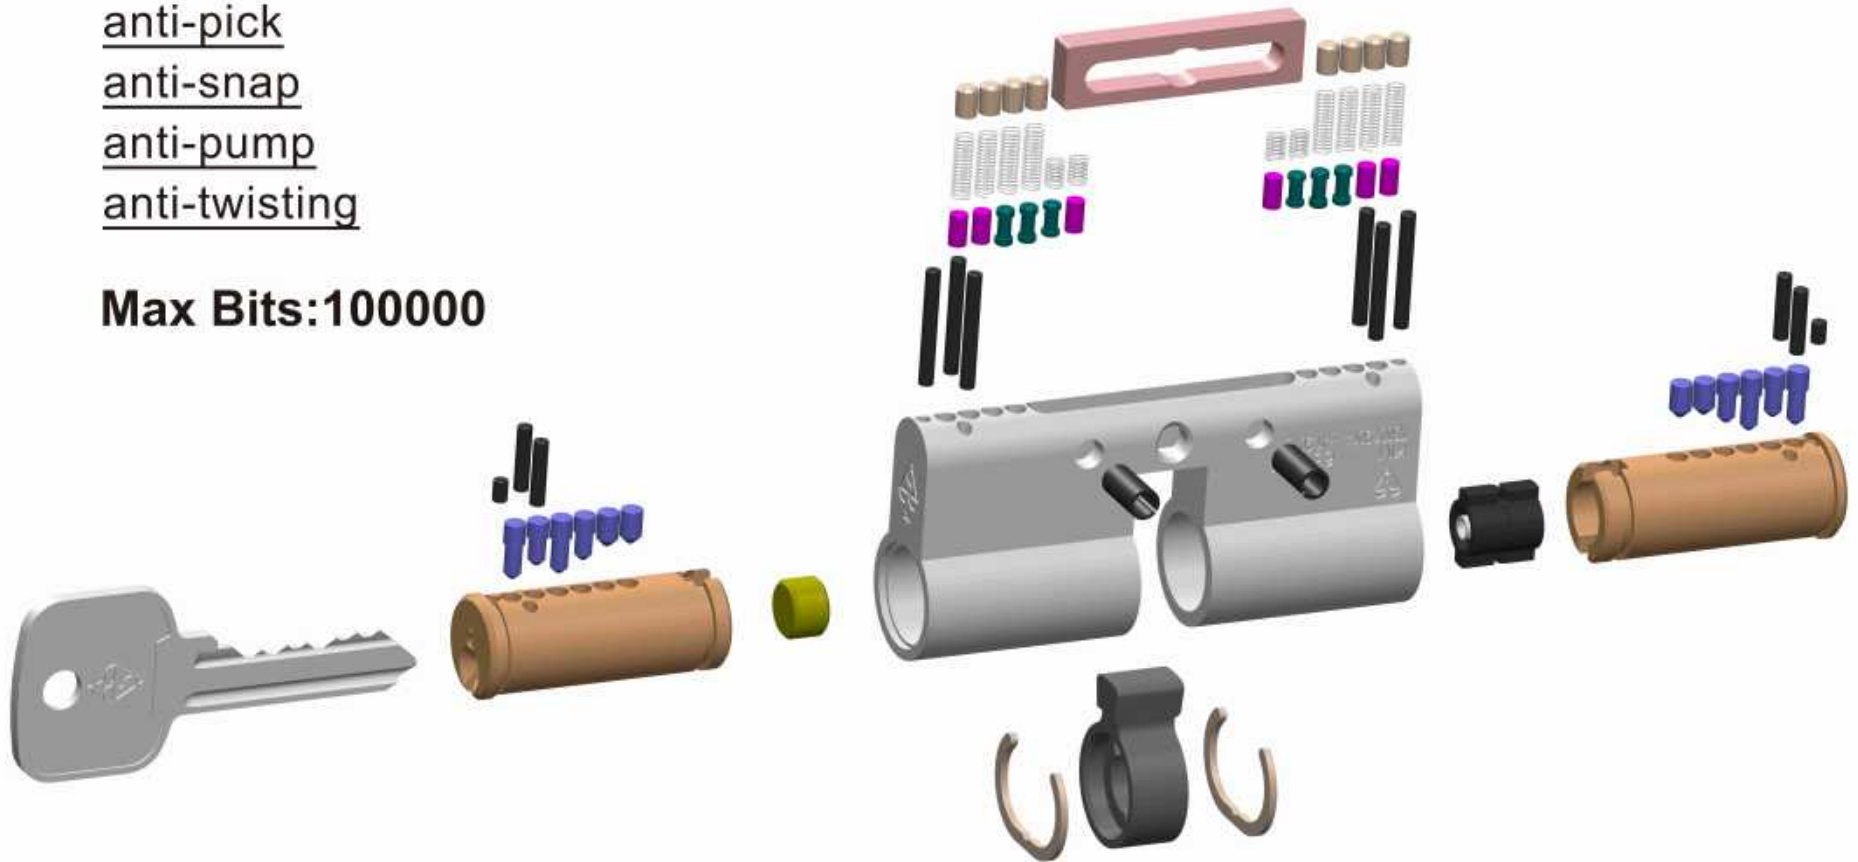

Max Bits:100000

CAN BE KEY ALIKE CAN BE MASTER KEYED CAN BE FIT KNOB

■ 易断锁芯 SNP Series

Euro Cylinder with Snap line

anti-drill

anti-pick

anti-snap

Max Bits:100000