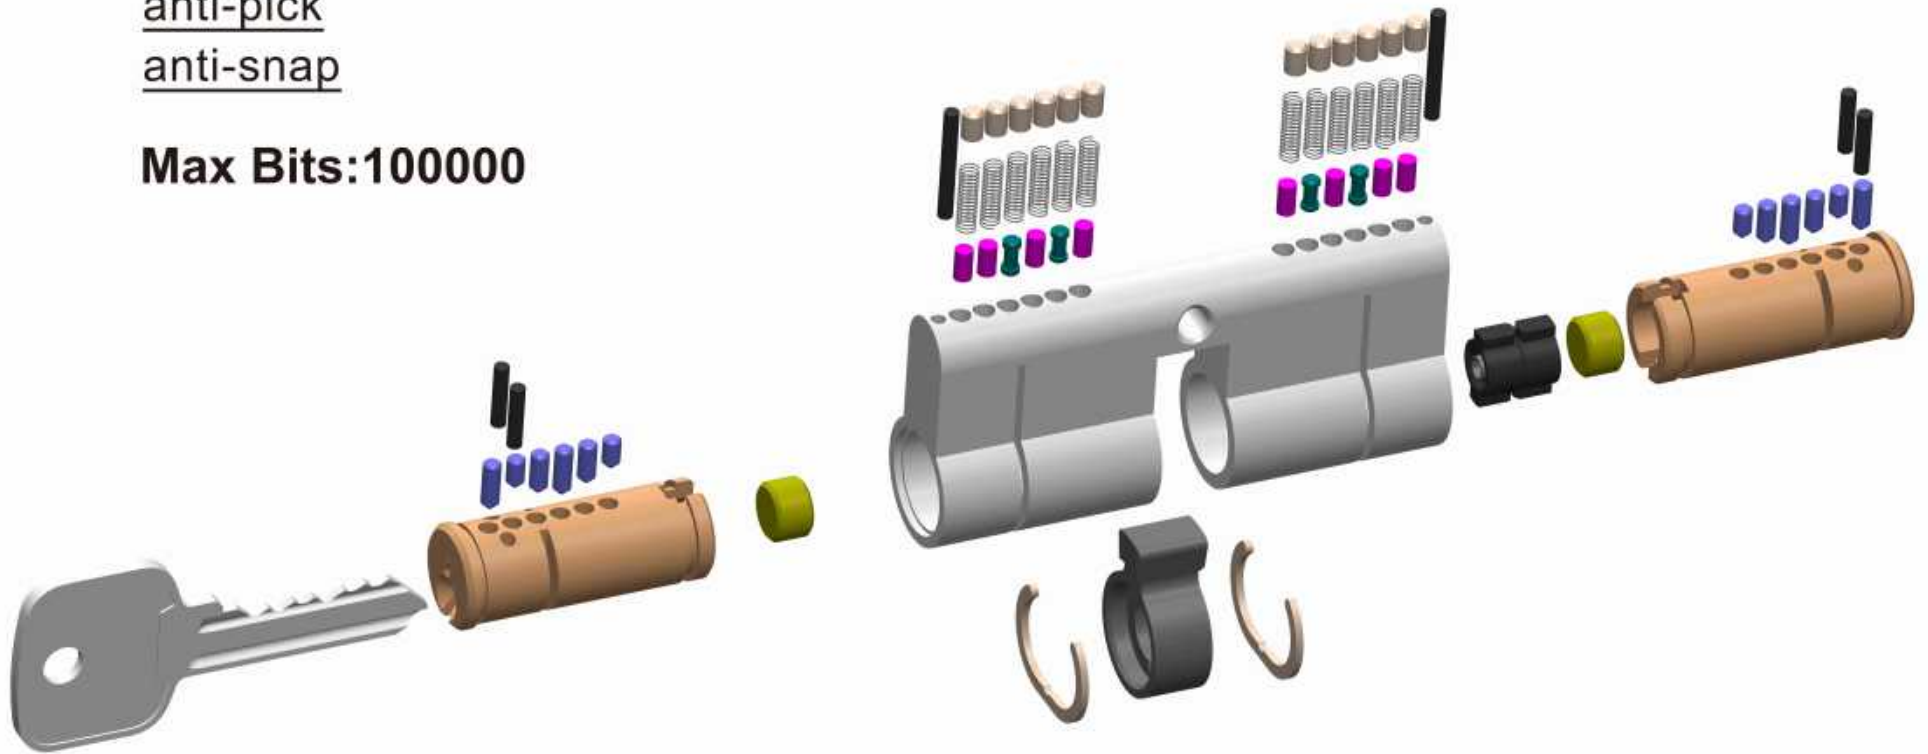

Max Bits:100000

CAN BE KEY ALIKE CAN BE MASTER KEYED CAN BE FIT KNOB

■ 易断锁芯 SNP Series

Euro Cylinder with Snap line

anti-drill

anti-pick

anti-snap

Max Bits:100000