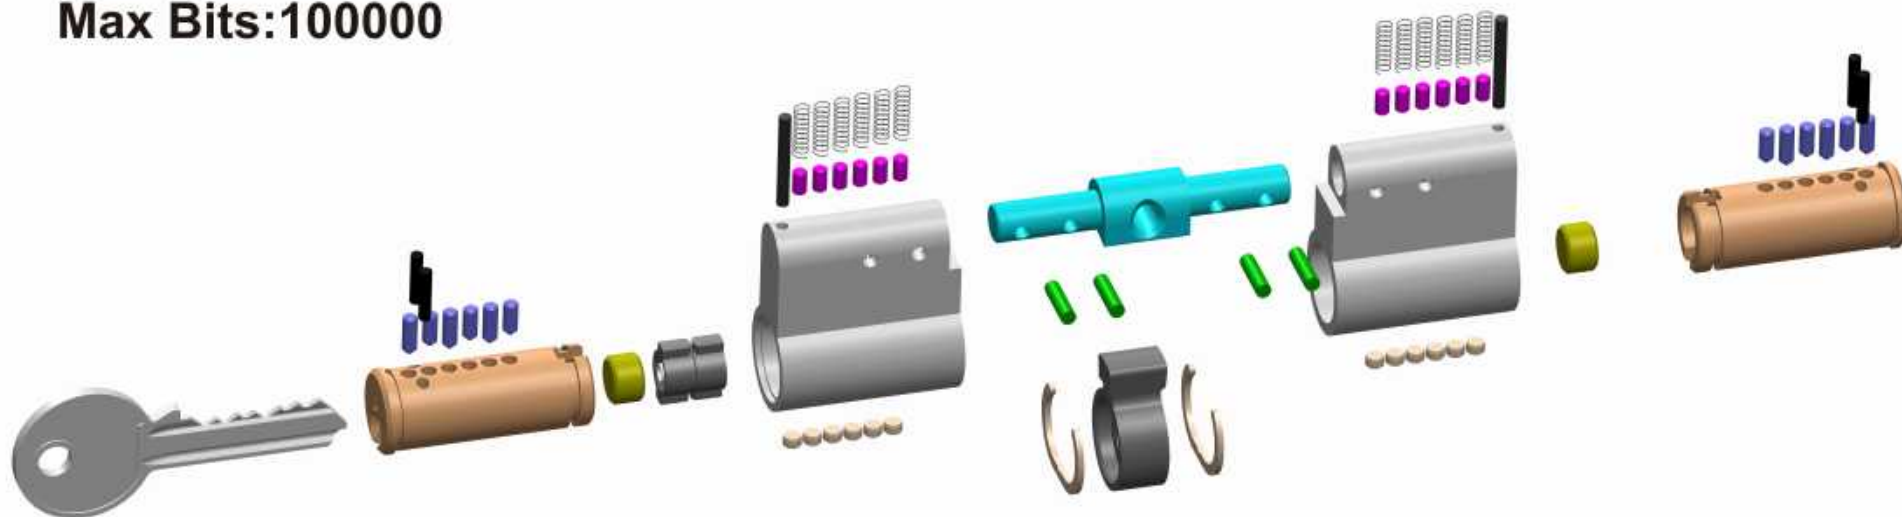

CAN BE MASTER KEYED

CAN BE FIT KNOB

■ 防断锁芯 不锈钢杆 BSS Series

Euro Cylinder with Stainless steel Bar

anti-drill

anti-pick

anti-twisting

Max Bits:100000

CAN BE KEY ALIKE

CAN BE MASTER KEYED

CAN BE FIT KNOB

■ 防断锁芯 2片式 BSA Series

Euro Cylinder with two Breaker Strip

anti-drill

anti-pick

anti-twisting

Max Bits:100000

CAN BE KEY ALIKE CAN BE MASTER KEYED CAN BE FIT KNOB

■ 防断锁芯 黑铁杆 BSB Series

Euro Cylinder with Black Bar

anti-drill

anti-pick

anti-twisting

Max Bits:100000

Euro Cylinder with double line pins ,
snake key way & emergency function

anti-drill

anti-pick

anti-pump

Max Bits:5000000

CAN BE KEY ALIKE

CAN BE MASTER KEYED

CAN BE FIT KNOB