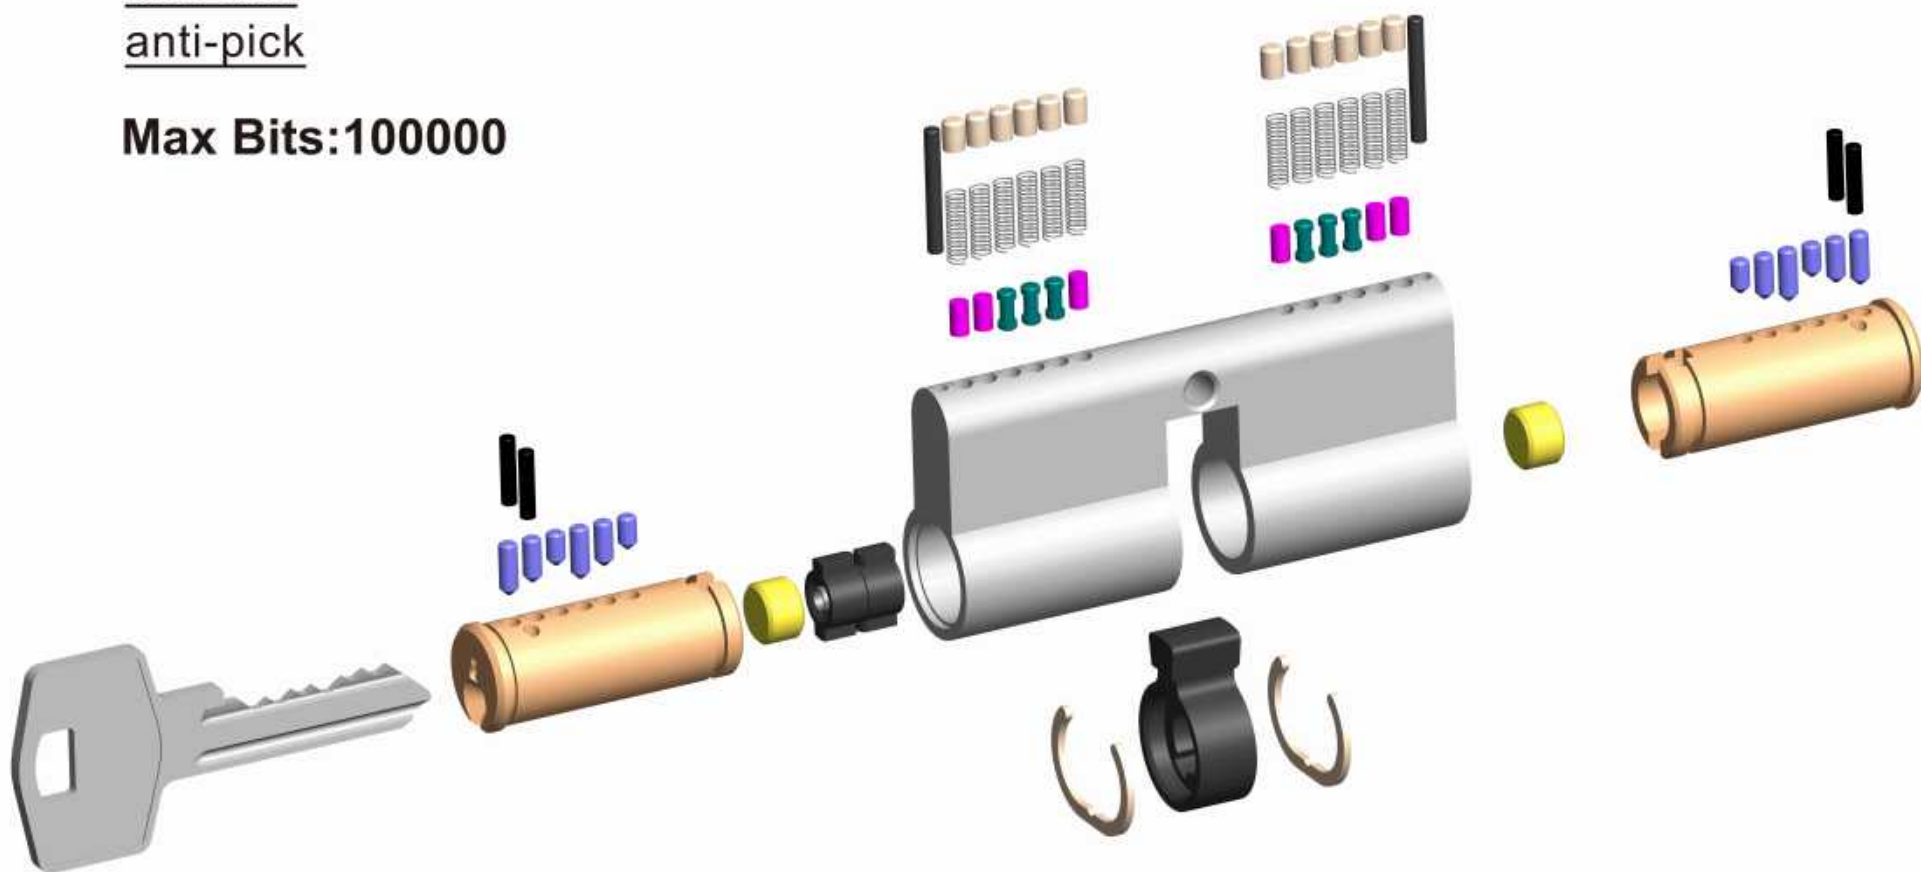

CAN BE MASTER KEYED

CAN BE FIT KNOB

■ 防断锁芯 不锈钢杆 BSS Series

Euro Cylinder with Stainless steel Bar

anti-drill

anti-pick

anti-twisting

Max Bits:100000

CAN BE KEY ALIKE

CAN BE MASTER KEYED

CAN BE FIT KNOB

■ 防断锁芯 2片式 BSA Series

Euro Cylinder with two Breaker Strip

anti-drill

anti-pick

anti-twisting

■ 精品 双插 EMC Series

Euro Cylinder with Emergency Function

anti-drill

anti-pick

Max Bits:31000

CAN BE KEY ALIKE

CAN BE MASTER KEYED

CAN BE FIT KNOB

■ 精品S槽 EN1303:2015 ENS Series

Euro Cylinder with certificate of EN1303:2015 (16000C62)

anti-drill

anti-pick

Max Bits:100000

CAN BE KEY ALIKE CAN BE MASTER KEYED CAN BE FIT KNOB

■ 可接式锁芯 MDS Series

Modular Cylinder , Suitable for all cylinder